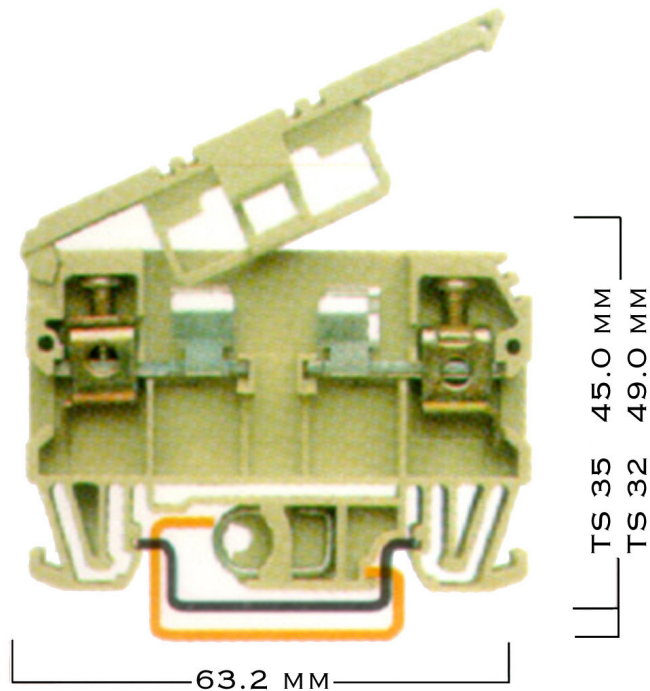

AMERICAN ELECTRICAL, INC.

INDUSTRIAL ELECTRICAL ACCESSORIES

425 SOUTHLAKE BLVD. • SUITE 9-B • RICHMOND, VA 23236 • (804) 379-2899 • FAX: (804) 379-8935

DIN RAIL MOUNTED FUSE BLOCKS

ASK 2 S

DESCRIPTION	AEI PART NO.	UL VOLTS V	AMPS A	WIRE SIZE AWG	WIDTH MM
FUSE BLOCK FOR 5MM X 20MM & 5MM X 25MM FUSES	351100	300	6.3	26 ... 8	8.0
END BRACKET 	495040				8
END PLATE 	450040				1.5