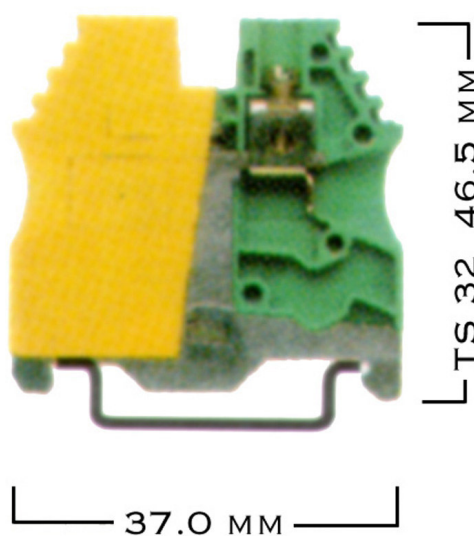

AMERICAN ELECTRICAL, INC.

INDUSTRIAL ELECTRICAL ACCESSORIES

425 SOUTHLAKE BLVD. • SUITE 9-B • RICHMOND, VA 23236 • (804) 379-2899 • FAX: (804) 379-8935

DIN RAIL MOUNTED GROUND BLOCKS

AVK 6 / 10 T

DESCRIPTION	AEI PART NO.	UL VOLTS V	AMPS A	WIRE SIZE AWG	WIDTH MM
GROUND BLOCK	334140	600	—	16 ... 8	10