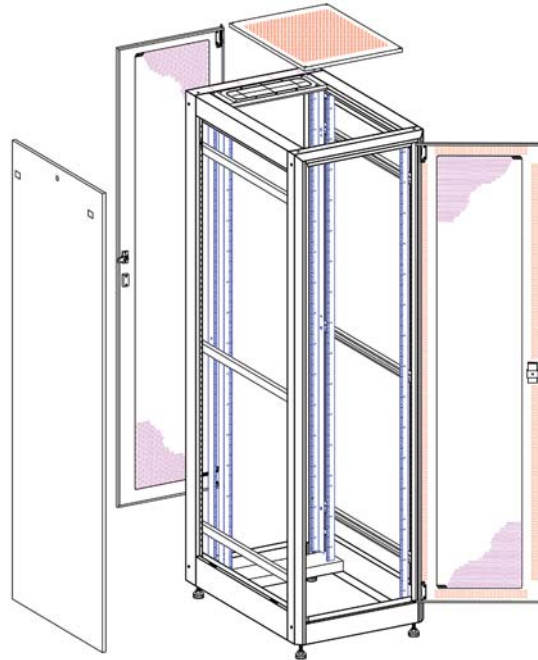

data sheet

**Description**

Designed to rack mount computer equipment in accordance with EIA-STANDARD-310 within the footprint of a traditional raised floor access tile. The welded construction is designed to protect, organize & secure computer equipment.

**Applications**

Indoor Use Computer Room, Data Center, Internet Data Center, Server Farm, Colocation, Headend, POP.

Part #	XUS 78	XUS 84
Height	78"	84"
Width	24"	24"
Depth	36"	36"
Mounting	19"	19"
Rack Spaces	42U	45U
Door Opening	71.75"	77.75"
Usable Depth	33.75"	33.75"
Weight Cap w/casters	730#	730#
Weight Cap w/o casters	1000#	1000#
Weight	350#	370#
Color	Beige, Black	

## Construction

<b>Frame</b>	16 gauge welded construction, casters, levelers and bolt down provision, cable access top, bottom & rear w/grommet, powder coat textured finish grounding kit.
<b>Top</b>	Interchangeable 14.25"x4" cable access, perforated, optional solid, 550 CFM Fan, 320 CFM Fan.
<b>Mounting Uprights</b>	12 gauge painted, square holes, EIA spacing w/bag of 50 M6 clip nuts & hdw., optional 10-32 clip & hdw.
<b>Front Door</b>	16 gauge steel welded construction, flush mount slam latch w/lock, reversible hinge, perforated, optional solid, w/stiffner, Tempered Safety Glass Vented.
<b>Rear Door</b>	18 gauge steel welded construction, flush mount slam latch w/lock, reversible hinge, perforated, optional solid w/stiffner.
<b>Side Panels</b>	18 gauge steel welded construction, flush quick release fastener, security lock.