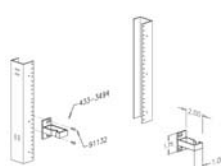

Cable Management

Modular Enclosure Options and Accessories

Vertical Cable Management

9712-0100

9712-0101

9712-0103

9712-0102

9712-0108 and 9712-0109

9712-0106

9712-0107

DESCRIPTION	ORDERING NUMBER
Corner Mount Vertical Cable Management Ring 3" x 3" w/Velcro Strap	9712-0100
Side Mount Cable Management 2.5" x 5.75"	9712-0101
Front Mount Cable Management 1.5" x 3"	9712-0102
1U Cable Manager 1" wide x 2" deep	9712-0103
Mounting Rail Single M-Clip (XUSD)	9712-0106
Mounting Rail Dual M-Clip (XUSD)	9712-0107
Mounting Rail 84" Lacing Panel black (Data Standard, Data Slim, Data Deep)	9712-0108
78" Lacing Panel black (Data Standard, Data Slim, Data Deep)	9712-0109
78" Lacing Panel black (Ultra Server, Ultra Deep Server)	9712-0109S

Light Kits

9420-1905

9420-1906

DESCRIPTION	ORDERING NUMBER
With dual adjustable 5 watt halogen lites & dimmer, UL Listed	9420-1905
With single adjustable 5 watt halogen lite & dimmer, UL Listed	9420-1906