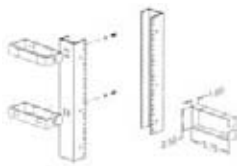

Cable Management

Modular Enclosure Options and Accessories

Vertical Cable Management

9712-0100

9712-0101

9712-0103

9712-0102

9712-0108 and 9712-0109

9712-0106

9712-0107

DESCRIPTION	ORDERING NUMBER
Corner Mount Vertical Cable Management Ring 3" x 3" w/Velcro Strap	9712-0100
Side Mount Cable Management 2.5" x 5.75"	9712-0101
Front Mount Cable Management 1.5" x 3"	9712-0102
1U Cable Manager 1" wide x 2" deep	9712-0103
Mounting Rail Single M-Clip (XUSD)	9712-0106
Mounting Rail Dual M-Clip (XUSD)	9712-0107
Mounting Rail 84" Lacing Panel black (Data Standard, Data Slim, Data Deep)	9712-0108
78" Lacing Panel black (Data Standard, Data Slim, Data Deep)	9712-0109
78" Lacing Panel black (Ultra Server, Ultra Deep Server)	9712-0109S