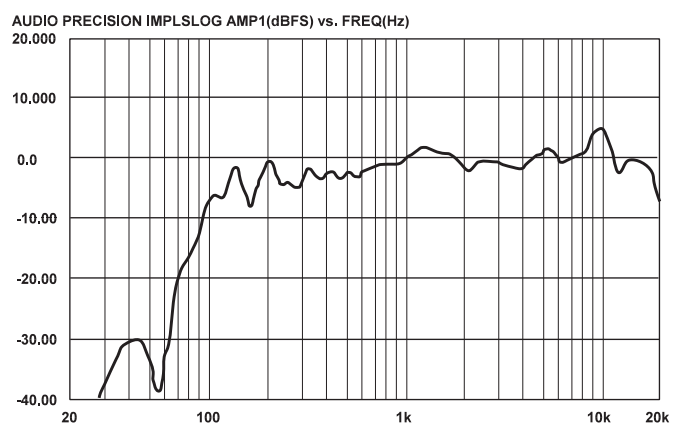

Specifications subject to change without notice.
© 2002 Bogen Communications, Inc.
Part No. 54-7867-02R2 Printed in U.S.A. 0210

Technical Specifications

FG15(B/W)

Power (RMS): 15 watts
Frequency Range: 100 Hz to 20 kHz
SPL (1W, 1M): 86 dB
Inputs: 8-ohm and 70V
Taps: 1, 2, 4, 7.5, 15 watts/switch selected
Connections: Screw terminals
Dimensions: 4-5/8" W x 7-1/4" H x 5" D
Weight: 4 lb.
Typical Applications: Background music/paging in offices, waiting rooms, small restaurants

FG20S

Power (RMS): 20 watts
Frequency Range: 80 Hz to 20 kHz
SPL (1W, 1M): 84 dB
Inputs: 8-ohm and 70V
Taps: 5, 10, 15, 20 watts/switch selected
Connections: Color-coded push terminals, stainless steel contacts
Dimensions: 6-1/4" W x 9-1/4" H x 7" D
Compliance: Splashproof to IEC529 IPX5 standard
Weight: 6 lb.
Typical Applications: BGM/FGM/Paging in outdoor waiting areas; restaurant/lounge use

FG30

Power (RMS): 30 watts
Frequency Range: 80 Hz to 20 kHz
SPL (1W, 1M): 86 dB
Inputs: 8-ohm and 70V
Taps: 10, 15, 20, 30 watts/switch selected
Connections: Color-coded push terminals
Dimensions: 5-7/8" W x 9" H x 5-5/8" D
Weight: 6 lb.
Typical Applications: BGM/FGM/Paging in restaurants, stores, lounges, conference/multi-media rooms, transportation terminals