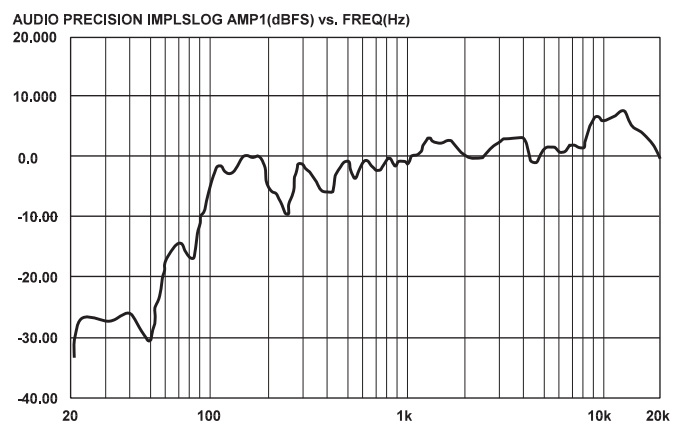

Specifications subject to change without notice.
© 2002 Bogen Communications, Inc.
Part No. 54-7867-02R2 Printed in U.S.A. 0210

Technical Specifications

FG15(B/W)

Power (RMS): 15 watts
Frequency Range: 100 Hz to 20 kHz
SPL (1W, 1M): 86 dB
Inputs: 8-ohm and 70V
Taps: 1, 2, 4, 7.5, 15 watts/switch selected
Connections: Screw terminals
Dimensions: 4-5/8" W x 7-1/4" H x 5" D
Weight: 4 lb.
Typical Applications: Background music/paging in offices, waiting rooms, small restaurants

FG20S

Power (RMS): 20 watts
Frequency Range: 80 Hz to 20 kHz
SPL (1W, 1M): 84 dB
Inputs: 8-ohm and 70V
Taps: 5, 10, 15, 20 watts/switch selected
Connections: Color-coded push terminals, stainless steel contacts
Dimensions: 6-1/4" W x 9-1/4" H x 7" D
Compliance: Splashproof to IEC529 IPX5 standard
Weight: 6 lb.
Typical Applications: BGM/FGM/Paging in outdoor waiting areas; restaurant/lounge use

FG30

Power (RMS): 30 watts
Frequency Range: 80 Hz to 20 kHz
SPL (1W, 1M): 86 dB
Inputs: 8-ohm and 70V
Taps: 10, 15, 20, 30 watts/switch selected
Connections: Color-coded push terminals
Dimensions: 5-7/8" W x 9" H x 5-5/8" D
Weight: 6 lb.
Typical Applications: BGM/FGM/Paging in restaurants, stores, lounges, conference/multi-media rooms, transportation terminals