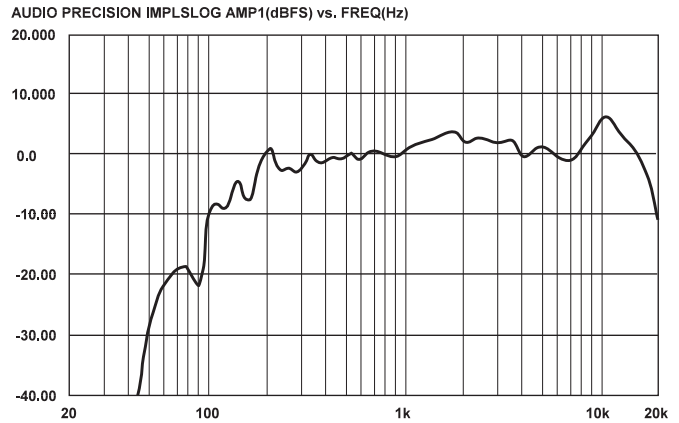

FG30

The FG30 is a black speaker consisting of a 5" paper woofer and a 3/4" mylar tweeter. The FG30 is rated at 30 watts @ 8 ohms or 10, 15, 20 or 30 watts @ 70 volts.

Features

- Three models
- Smooth, wide frequency response for music or voice
- Compact, rugged plastic enclosures
- Individually sweep-tone tested to ensure reliability
- Mounting brackets included
- Black swivel mount available for FG20 and FG30 (not included)

Specifications subject to change without notice.
© 2002 Bogen Communications, Inc.
Part No. 54-7867-02R2 Printed in U.S.A. 0210

Technical Specifications

FG15(B/W)

Power (RMS): 15 watts
Frequency Range: 100 Hz to 20 kHz
SPL (1W, 1M): 86 dB
Inputs: 8-ohm and 70V
Taps: 1, 2, 4, 7.5, 15 watts/switch selected
Connections: Screw terminals
Dimensions: 4-5/8" W x 7-1/4" H x 5" D
Weight: 4 lb.
Typical Applications: Background music/paging in offices, waiting rooms, small restaurants

FG20S

Power (RMS): 20 watts
Frequency Range: 80 Hz to 20 kHz
SPL (1W, 1M): 84 dB
Inputs: 8-ohm and 70V
Taps: 5, 10, 15, 20 watts/switch selected
Connections: Color-coded push terminals, stainless steel contacts
Dimensions: 6-1/4" W x 9-1/4" H x 7" D
Compliance: Splashproof to IEC529 IPX5 standard
Weight: 6 lb.
Typical Applications: BGM/FGM/Paging in outdoor waiting areas; restaurant/lounge use