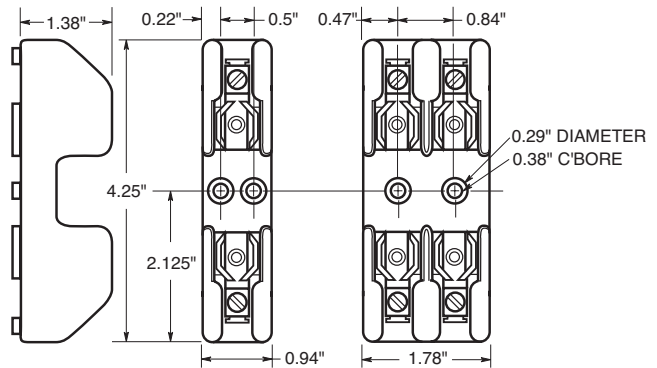

Dimensional Data

35 to 60A

Figure 4.

Figure 5.

Catalog Data (480V)

Amps	Poles	Terminal Type				Fig. No.
		Screw with Quick-Connect	Pressure Plate w/Quick Connect	Box Lug	Box Lug w/ Clip	
1 to 15	1	BG3011SQ	BG3011PQ	BG3011B	—	1
	2	BG3012SQ	BG3012PQ	BG3012B	—	2
	3	BG3013SQ	BG3013PQ	BG3013B	—	3
20 to 25	1	BG3021SQ	BG3021PQ	BG3021B	—	1
	2	BG3022SQ	BG3022PQ	BG3022B	—	2
	3	BG3023SQ	BG3023PQ	BG3023B	—	3
30 to 35	1	BG3031S	BG3031P	BG3031B	—	1
	2	BG3032S	BG3032P	BG3032B	—	2
	3	BG3033S	BG3033P	BG3033B	—	3
60	1	—	—	—	G30060-1CR	4
	2	—	—	—	G30060-2CR	4
	3	—	—	—	G30060-3CR	5

Dimensional Data

1 to 30A

Figure 1. Figure 2. Figure 3.

CROSS REFERENCE

EDISON	BUSSMANN	GOULD	LITTELFUSE
BG3011SQ	BG3011SQ	NONE	LG30015-1SQ
BG3012SQ	BG3012SQ	NONE	LG30015-2SQ
BG3013SQ	BG3013SQ	NONE	LG30015-3SQ
BG3021SQ	BG3021SQ	NONE	LG30020-1SQ
BG3022SQ	BG3022SQ	NONE	LG30020-2SQ
BG3023SQ	BG3023SQ	NONE	LG30020-3SQ
BG3031S	BG3031S	NONE	LG30030-1SQ
BG3032S	BG3032S	NONE	LG30030-2SQ
BG3033S	BG3033S	NONE	LG30030-3SQ
BG3011PQ	BG3011PQ	NONE	NONE
BG3012PQ	BG3012PQ	NONE	NONE
BG3013PQ	BG3013PQ	NONE	NONE
BG3021PQ	BG3021PQ	NONE	NONE
BG3022PQ	BG3022PQ	NONE	NONE
BG3023PQ	BG3023PQ	NONE	NONE
BG3031P	BG3031P	NONE	LG30030-1PQ
BG3032SP	BG3032SP	NONE	LG30030-2PQ
BG3033P	BG3033P	NONE	LG30030-3PQ
BG3011B	BG3011B	NONE	NONE
BG3012B	BG3012B	NONE	NONE
BG3013B	BG3013B	NONE	NONE
BG3021B	BG3021B	NONE	NONE
BG3022B	BG3022B	NONE	NONE
BG3023B	BG3023B	NONE	NONE
BG3031B	BG3031B	NONE	NONE
BG3032B	BG3032B	NONE	NONE
BG3033B	BG3033B	NONE	NONE
G30060-1CR	G30060-1CR	NONE	LG30060-1CR
G30060-2CR	G30060-2CR	NONE	LG30060-2CR
G30060-3CR	G30060-3CR	NONE	LG30060-3CR