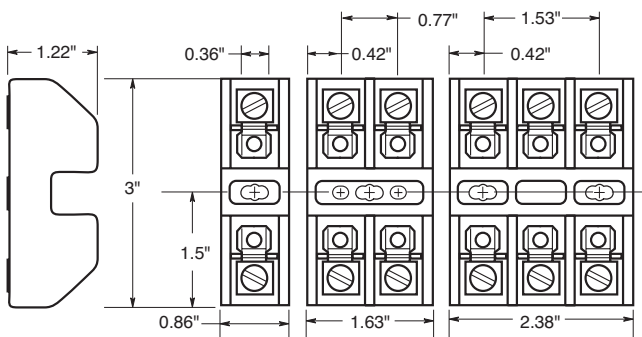

Dimensional Data

35 to 60A

Figure 4.

Figure 5.

Catalog Data (480V)

Amps	Poles	Terminal Type				Fig. No.
		Screw with Quick-Connect	Pressure Plate w/Quick Connect	Box Lug	Box Lug w/ Clip	
1 to 15	1	BG3011SQ	BG3011PQ	BG3011B	—	1
	2	BG3012SQ	BG3012PQ	BG3012B	—	2
	3	BG3013SQ	BG3013PQ	BG3013B	—	3
20 to 25	1	BG3021SQ	BG3021PQ	BG3021B	—	1
	2	BG3022SQ	BG3022PQ	BG3022B	—	2
	3	BG3023SQ	BG3023PQ	BG3023B	—	3
30 to 35	1	BG3031S	BG3031P	BG3031B	—	1
	2	BG3032S	BG3032P	BG3032B	—	2
	3	BG3033S	BG3033P	BG3033B	—	3
60	1	—	—	—	G30060-1CR	4
	2	—	—	—	G30060-2CR	4
	3	—	—	—	G30060-3CR	5

Dimensional Data

1 to 30A

Figure 1. Figure 2. Figure 3.

CROSS REFERENCE

EDISON	BUSSMANN	GOULD	LITTELFUSE
BG3011SQ	BG3011SQ	NONE	LG30015-1SQ
BG3012SQ	BG3012SQ	NONE	LG30015-2SQ
BG3013SQ	BG3013SQ	NONE	LG30015-3SQ
BG3021SQ	BG3021SQ	NONE	LG30020-1SQ
BG3022SQ	BG3022SQ	NONE	LG30020-2SQ
BG3023SQ	BG3023SQ	NONE	LG30020-3SQ
BG3031S	BG3031S	NONE	LG30030-1SQ
BG3032S	BG3032S	NONE	LG30030-2SQ
BG3033S	BG3033S	NONE	LG30030-3SQ
BG3011PQ	BG3011PQ	NONE	NONE
BG3012PQ	BG3012PQ	NONE	NONE
BG3013PQ	BG3013PQ	NONE	NONE
BG3021PQ	BG3021PQ	NONE	NONE
BG3022PQ	BG3022PQ	NONE	NONE
BG3023PQ	BG3023PQ	NONE	NONE
BG3031P	BG3031P	NONE	LG30030-1PQ
BG3032SP	BG3032SP	NONE	LG30030-2PQ
BG3033P	BG3033P	NONE	LG30030-3PQ
BG3011B	BG3011B	NONE	NONE
BG3012B	BG3012B	NONE	NONE
BG3013B	BG3013B	NONE	NONE
BG3021B	BG3021B	NONE	NONE
BG3022B	BG3022B	NONE	NONE
BG3023B	BG3023B	NONE	NONE
BG3031B	BG3031B	NONE	NONE
BG3032B	BG3032B	NONE	NONE
BG3033B	BG3033B	NONE	NONE
G30060-1CR	G30060-1CR	NONE	LG30060-1CR
G30060-2CR	G30060-2CR	NONE	LG30060-2CR
G30060-3CR	G30060-3CR	NONE	LG30060-3CR