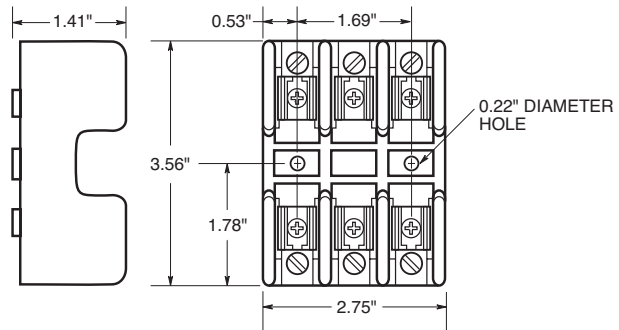

Dimensional Data

35 to 60A

Figure 4.

Figure 5.

Catalog Data (480V)

Amps	Poles	Terminal Type				Fig. No.
		Screw with Quick-Connect	Pressure Plate w/Quick Connect	Box Lug	Box Lug w/ Clip	
1 to 15	1	BG3011SQ	BG3011PQ	BG3011B	—	1
	2	BG3012SQ	BG3012PQ	BG3012B	—	2
	3	BG3013SQ	BG3013PQ	BG3013B	—	3
20 to 25	1	BG3021SQ	BG3021PQ	BG3021B	—	1
	2	BG3022SQ	BG3022PQ	BG3022B	—	2
	3	BG3023SQ	BG3023PQ	BG3023B	—	3
30 to 35	1	BG3031S	BG3031P	BG3031B	—	1
	2	BG3032S	BG3032P	BG3032B	—	2
	3	BG3033S	BG3033P	BG3033B	—	3
60	1	—	—	—	G30060-1CR	4
	2	—	—	—	G30060-2CR	4
	3	—	—	—	G30060-3CR	5

Dimensional Data

1 to 30A

Figure 1. Figure 2. Figure 3.

CROSS REFERENCE

EDISON	BUSSMANN	GOULD	LITTELFUSE
BG3011SQ	BG3011SQ	NONE	LG30015-1SQ
BG3012SQ	BG3012SQ	NONE	LG30015-2SQ
BG3013SQ	BG3013SQ	NONE	LG30015-3SQ
BG3021SQ	BG3021SQ	NONE	LG30020-1SQ
BG3022SQ	BG3022SQ	NONE	LG30020-2SQ
BG3023SQ	BG3023SQ	NONE	LG30020-3SQ
BG3031S	BG3031S	NONE	LG30030-1SQ
BG3032S	BG3032S	NONE	LG30030-2SQ
BG3033S	BG3033S	NONE	LG30030-3SQ
BG3011PQ	BG3011PQ	NONE	NONE
BG3012PQ	BG3012PQ	NONE	NONE
BG3013PQ	BG3013PQ	NONE	NONE
BG3021PQ	BG3021PQ	NONE	NONE
BG3022PQ	BG3022PQ	NONE	NONE
BG3023PQ	BG3023PQ	NONE	NONE
BG3031P	BG3031P	NONE	LG30030-1PQ
BG3032SP	BG3032SP	NONE	LG30030-2PQ
BG3033P	BG3033P	NONE	LG30030-3PQ
BG3011B	BG3011B	NONE	NONE
BG3012B	BG3012B	NONE	NONE
BG3013B	BG3013B	NONE	NONE
BG3021B	BG3021B	NONE	NONE
BG3022B	BG3022B	NONE	NONE
BG3023B	BG3023B	NONE	NONE
BG3031B	BG3031B	NONE	NONE
BG3032B	BG3032B	NONE	NONE
BG3033B	BG3033B	NONE	NONE
G30060-1CR	G30060-1CR	NONE	LG30060-1CR
G30060-2CR	G30060-2CR	NONE	LG30060-2CR
G30060-3CR	G30060-3CR	NONE	LG30060-3CR