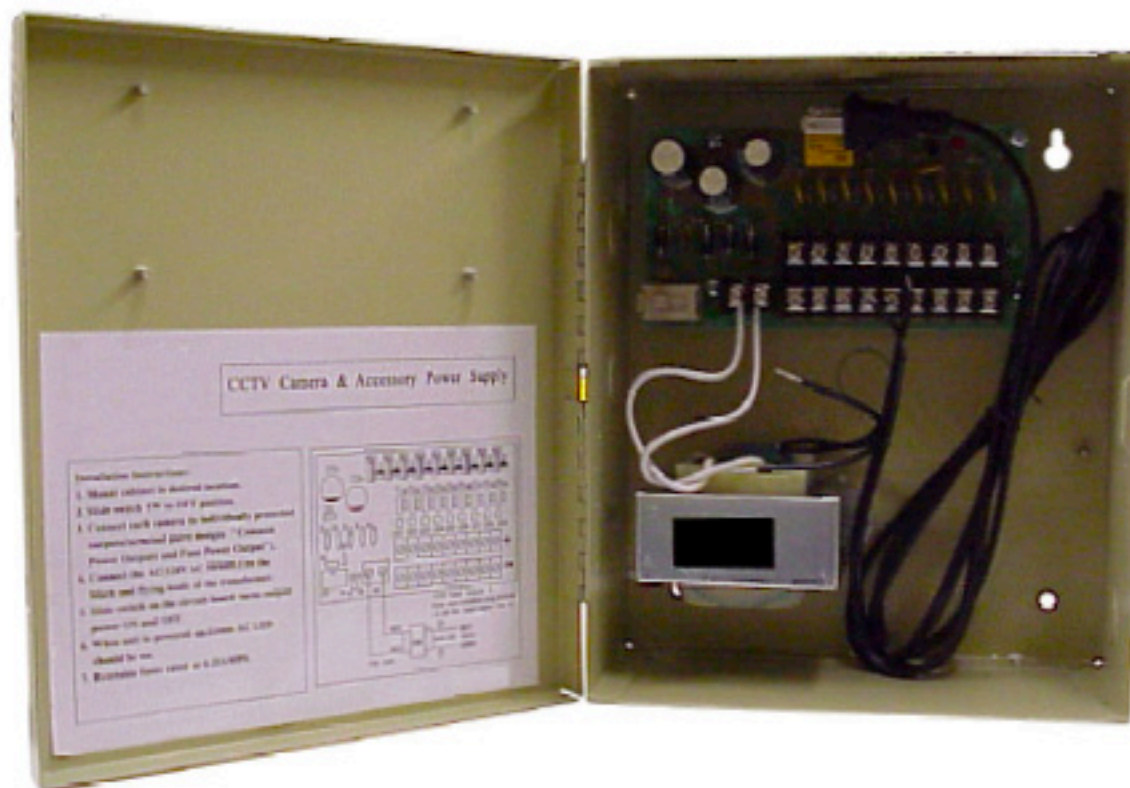

Sacramento Electronic Supply

(800) 367-8800 - Fax (916) 441-6013- sacramentoelectronics.com

12 Volt DC / 4 Amp 9 Camera Power Supply

EPS-12V4A-9

EC

- 4 AMP TOTAL POWER
- L.E.D. INDICATORS FOR EACH FUSE
- AUTO THERMISTORS RESET WITHIN 5 SECONDS
- POWER FOR CAMERA, HEATER, BLOWER, IR ILLUMINATOR, ETC.
- POWER ALL SYSTEM COMPONENTS FROM A SECURE LOCATION

This Sturdy Locking Cabinet Provides 12VDC Power For
Cameras And Accessories Without Using Individual Power
Supplies